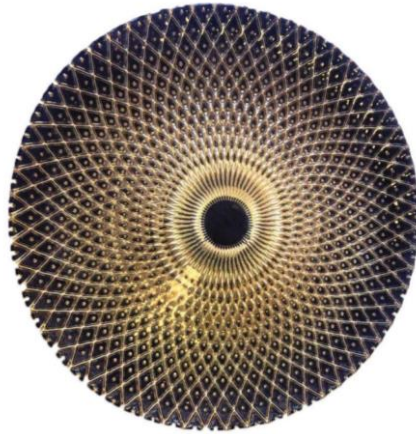

Simple Gold
500

Simple Bronze
500

Simple Silver
600

Light pink
216

Golden Black
74

Golden Green
96

Golden Pink
100

Water Glasses