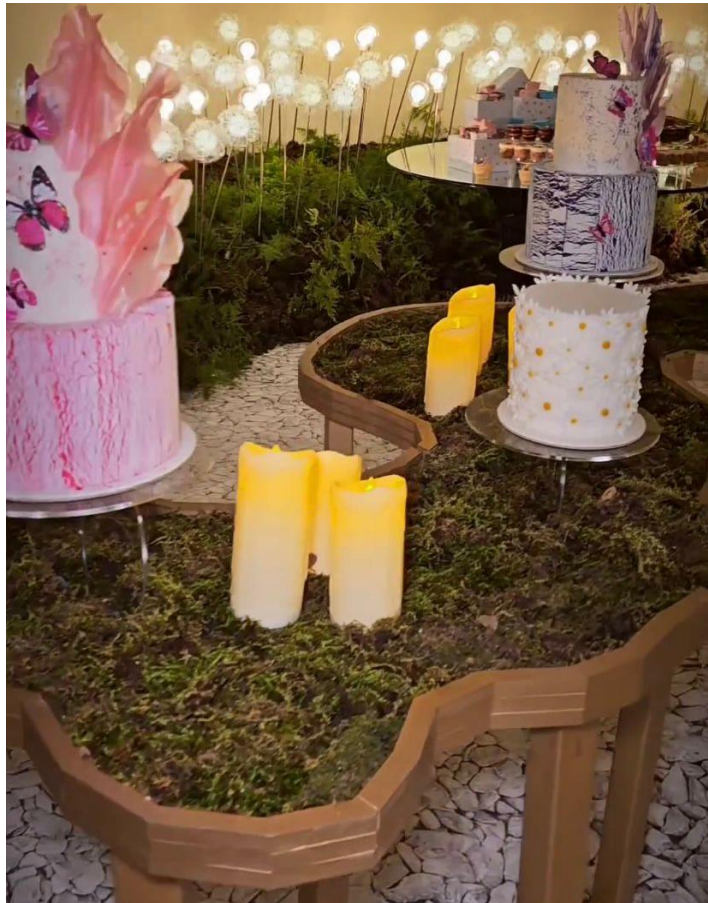

Cake Tables

Description:
Black mirror top
stainless steel base
Desert table

Dimensions:
280 diameter

Quantity:
1

By *Sensation*
EVENTS

06

Cake Tables

Description:
Snake Shaped
Dessert table