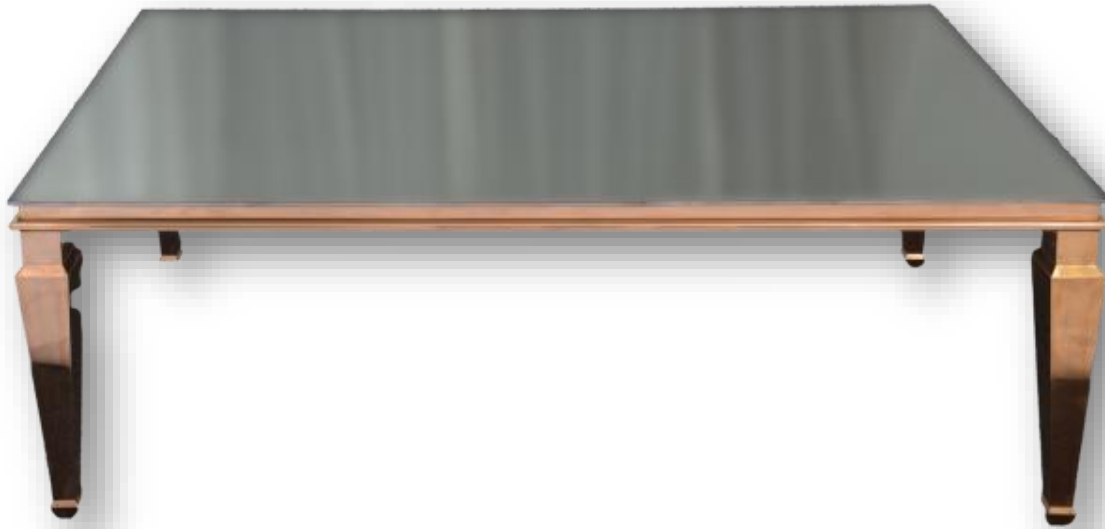

20

Dining Tables

Description:
Rose Gold Rectangle
Dining Table

Dimensions:
2.10*1.20*0.75

Quantity:
18

Available in:
Black Top

By *Sensation*
EVENTS