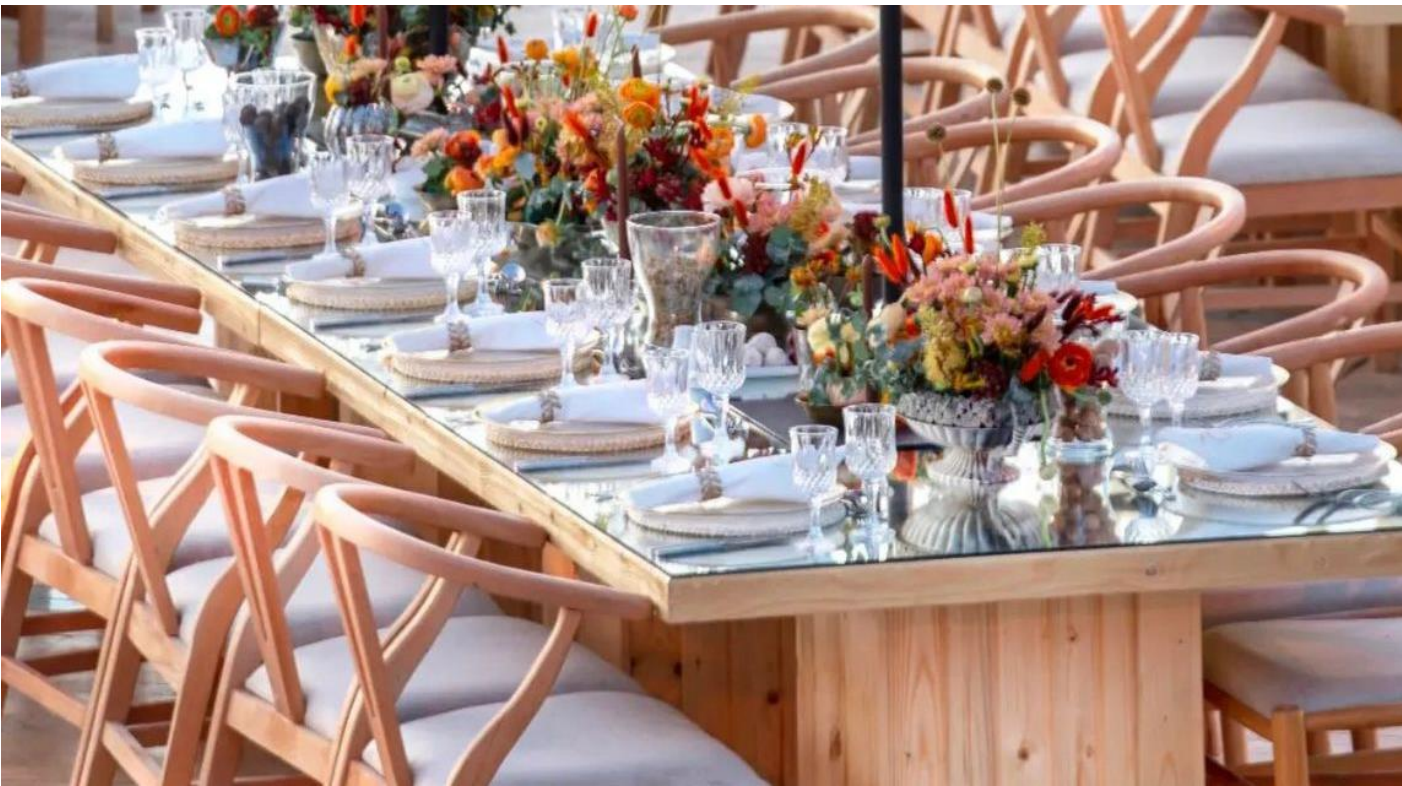

Dining Tables

Description:
Wooden Rectangle
Table

Dimensions:
1.20X2.20m

Quantity:
16