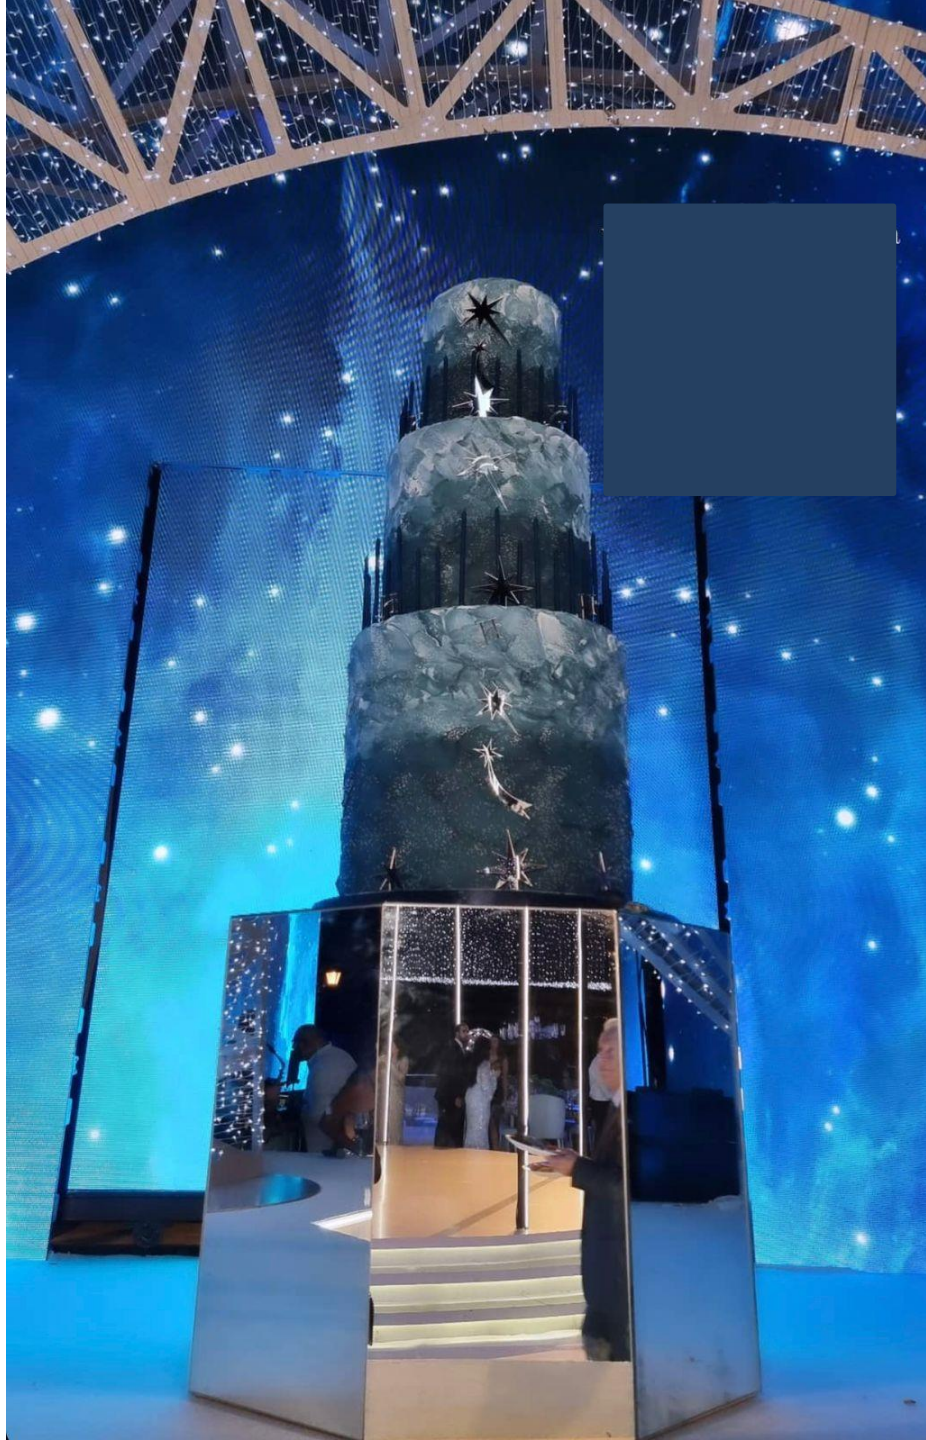

04

Cake Tables

Description:
Full Mirror Hexagon
Cake Table

Dimensions:
1*1 meters

Quantity:
2

By *Sensation*
EVENTS