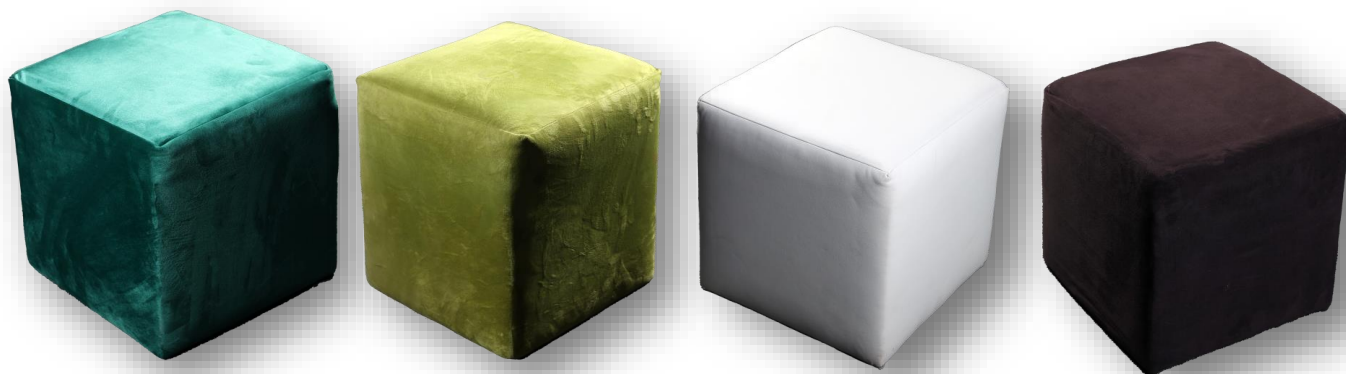

Lounges

Description:
Square Puffs

Available in:
White – Black – Green
– Olive Green