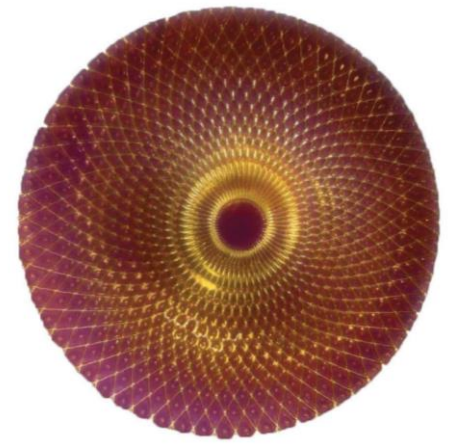

Simple Gold
500

Simple Bronze
500

Simple Silver
600

Light pink
216

Golden Black
74

Golden Green
96

Golden Pink
100

Water Glasses