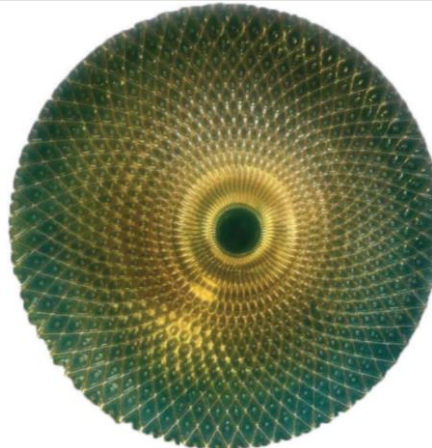

Simple Gold
500

Simple Bronze
500

Simple Silver
600

Light pink
216

Golden Black
74

Golden Green
96

Golden Pink
100

Water Glasses