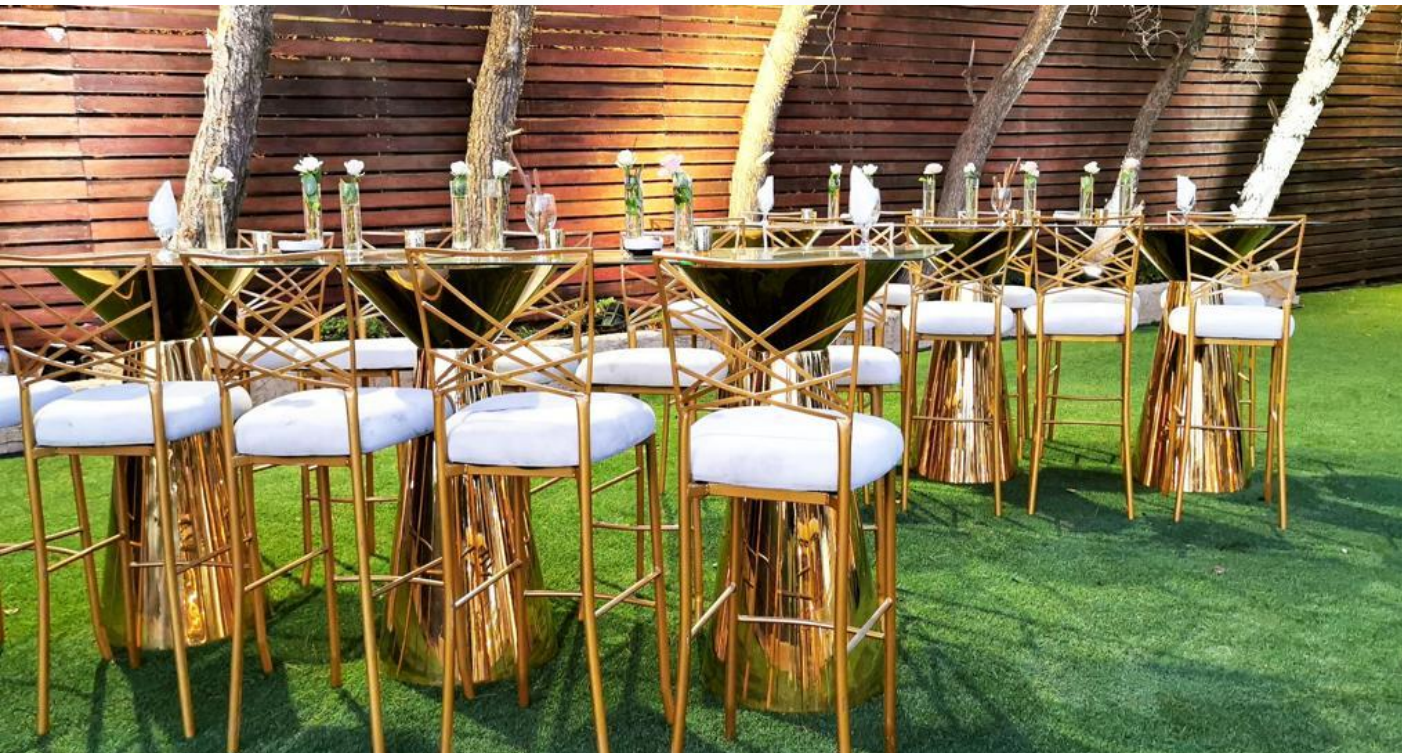

Cocktail Tables

Description:
Steel Cocktail Table

Dimensions:
1.80*0.60*1.05