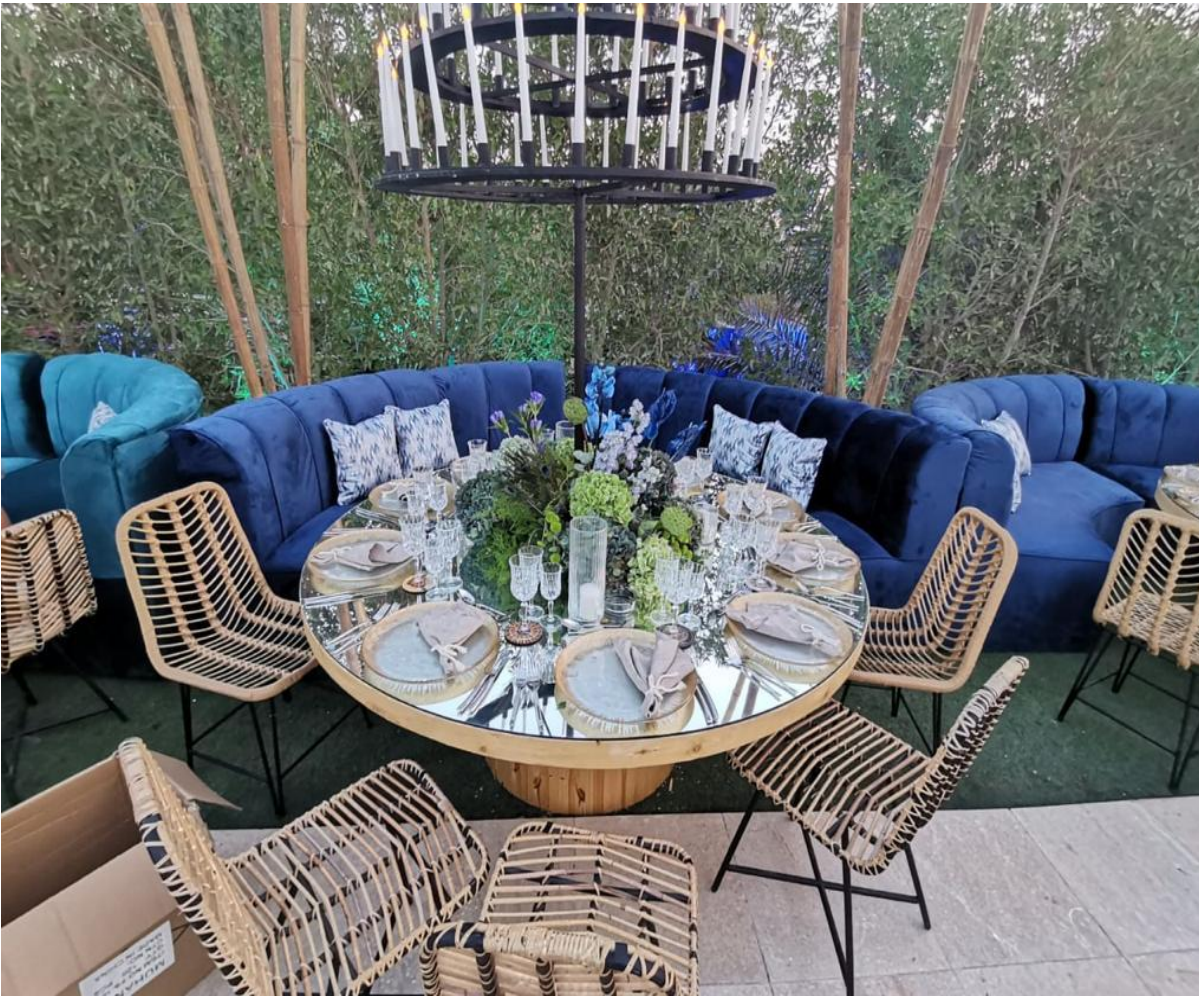

Lounges

Description:
Navy Blue Curved
Lounge

Quantity:
2