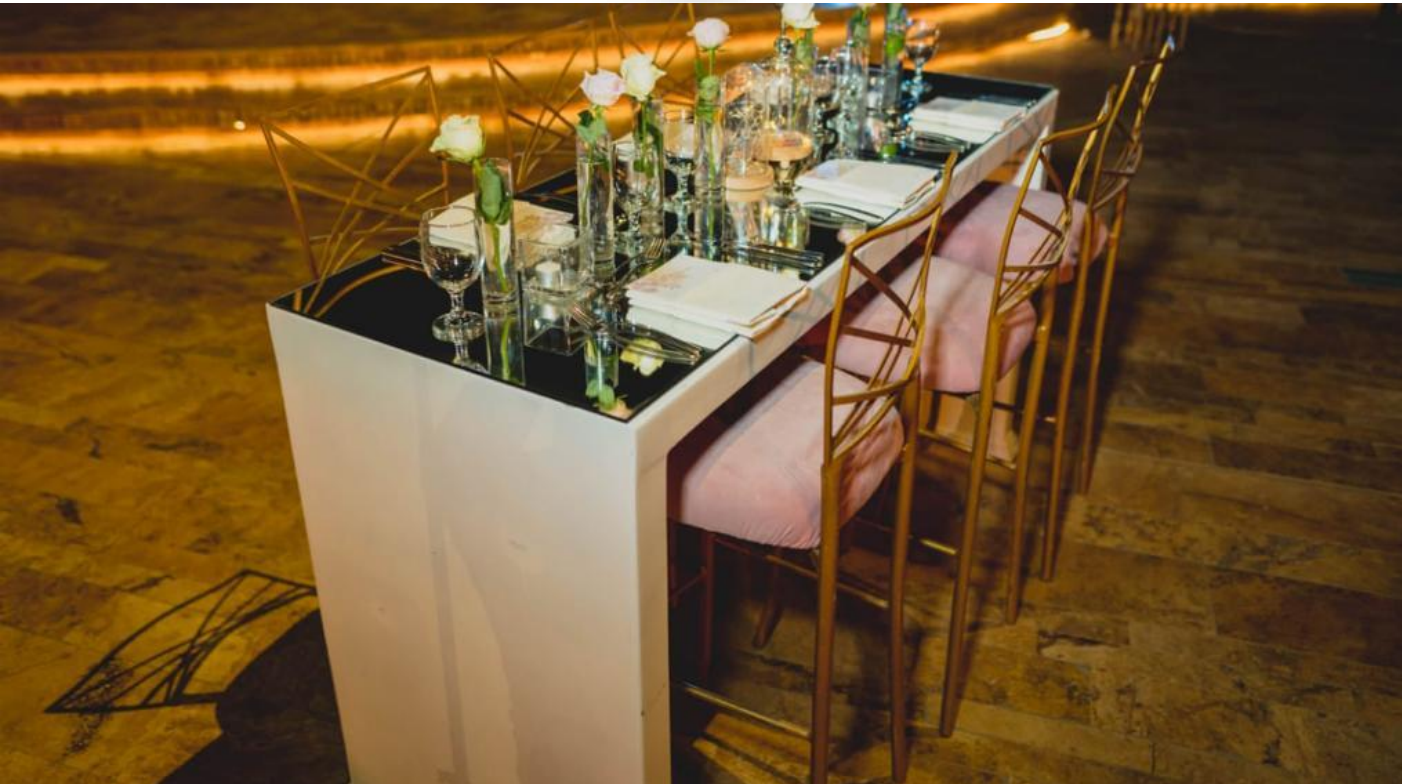

Dimensions:
1.80*0.60*0.90

Quantity:
16

By *Sensation*
EVENTS

05

Cocktail Tables

Description:
Full Mirror Cocktail
Table

Dimensions:
1.80*0.80*0.90

Quantity:
20