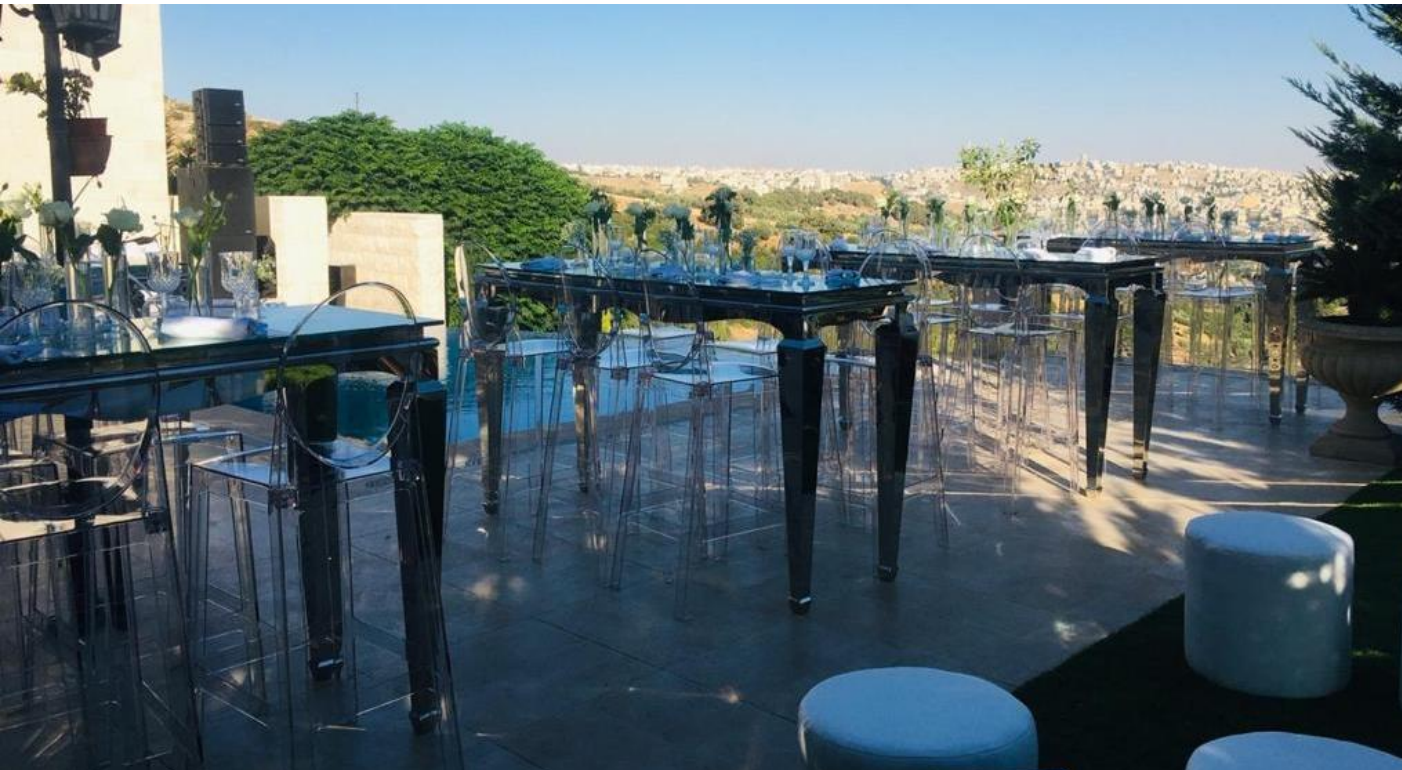

Quantity:
60

Cocktail Tables

By: *Sensation*
EVENTS

01

Cocktail Tables

Description:
Silver Cocktail Table

Dimensions:
1.80*0.60*1.05

Quantity:
16