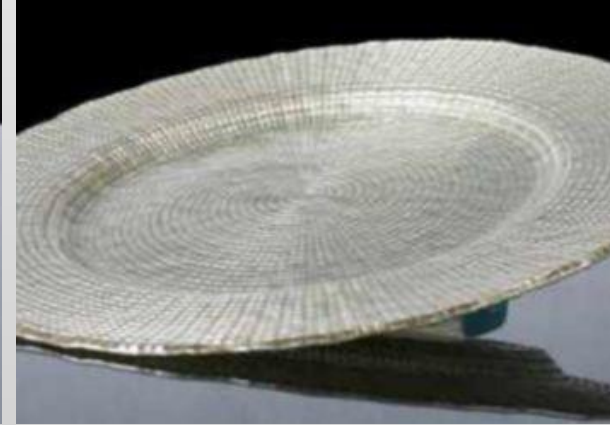

Fancy Black
600

Elegant Bronze
600